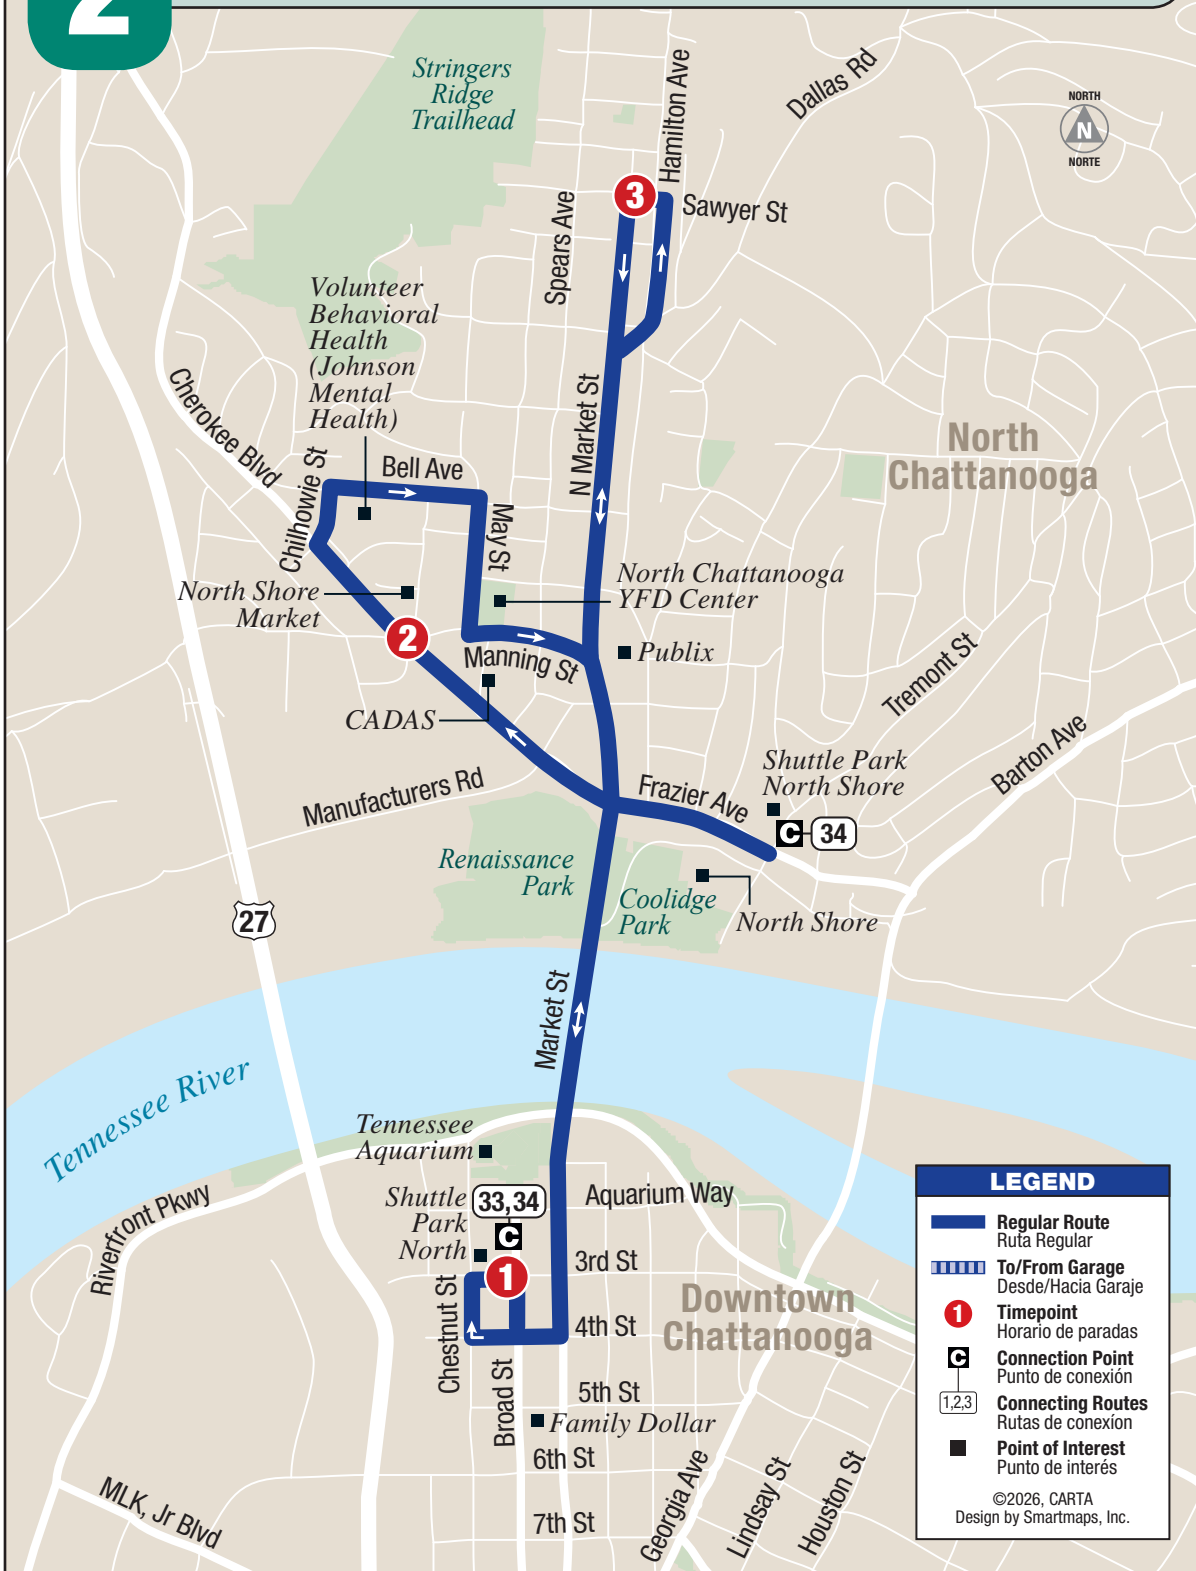

## North Shore Shuttle • Monday–Saturday / Lunes–Sábado

## Route 2 North Shore Shuttle / Lanzadera de North Shore

**HOLIDAY SERVICE:** Route not in service on New Year's Day, Easter, Independence Day, Labor Day, Thanksgiving Day and Christmas Day. On Dr. Martin Luther King, Jr. Day, Memorial Day and Juneteenth, buses run on a Saturday schedule. /

## Outbound from Downtown / Saliendo del Centro

## Inbound to Downtown / De ida hacia el Centro

 Bus comes from / Bus viene de

**1** Shuttle Park North

**2** Cherokee & Manning

**3** North Market & Sawyer

**3** North Market & Sawyer

**1** Shuttle Park North