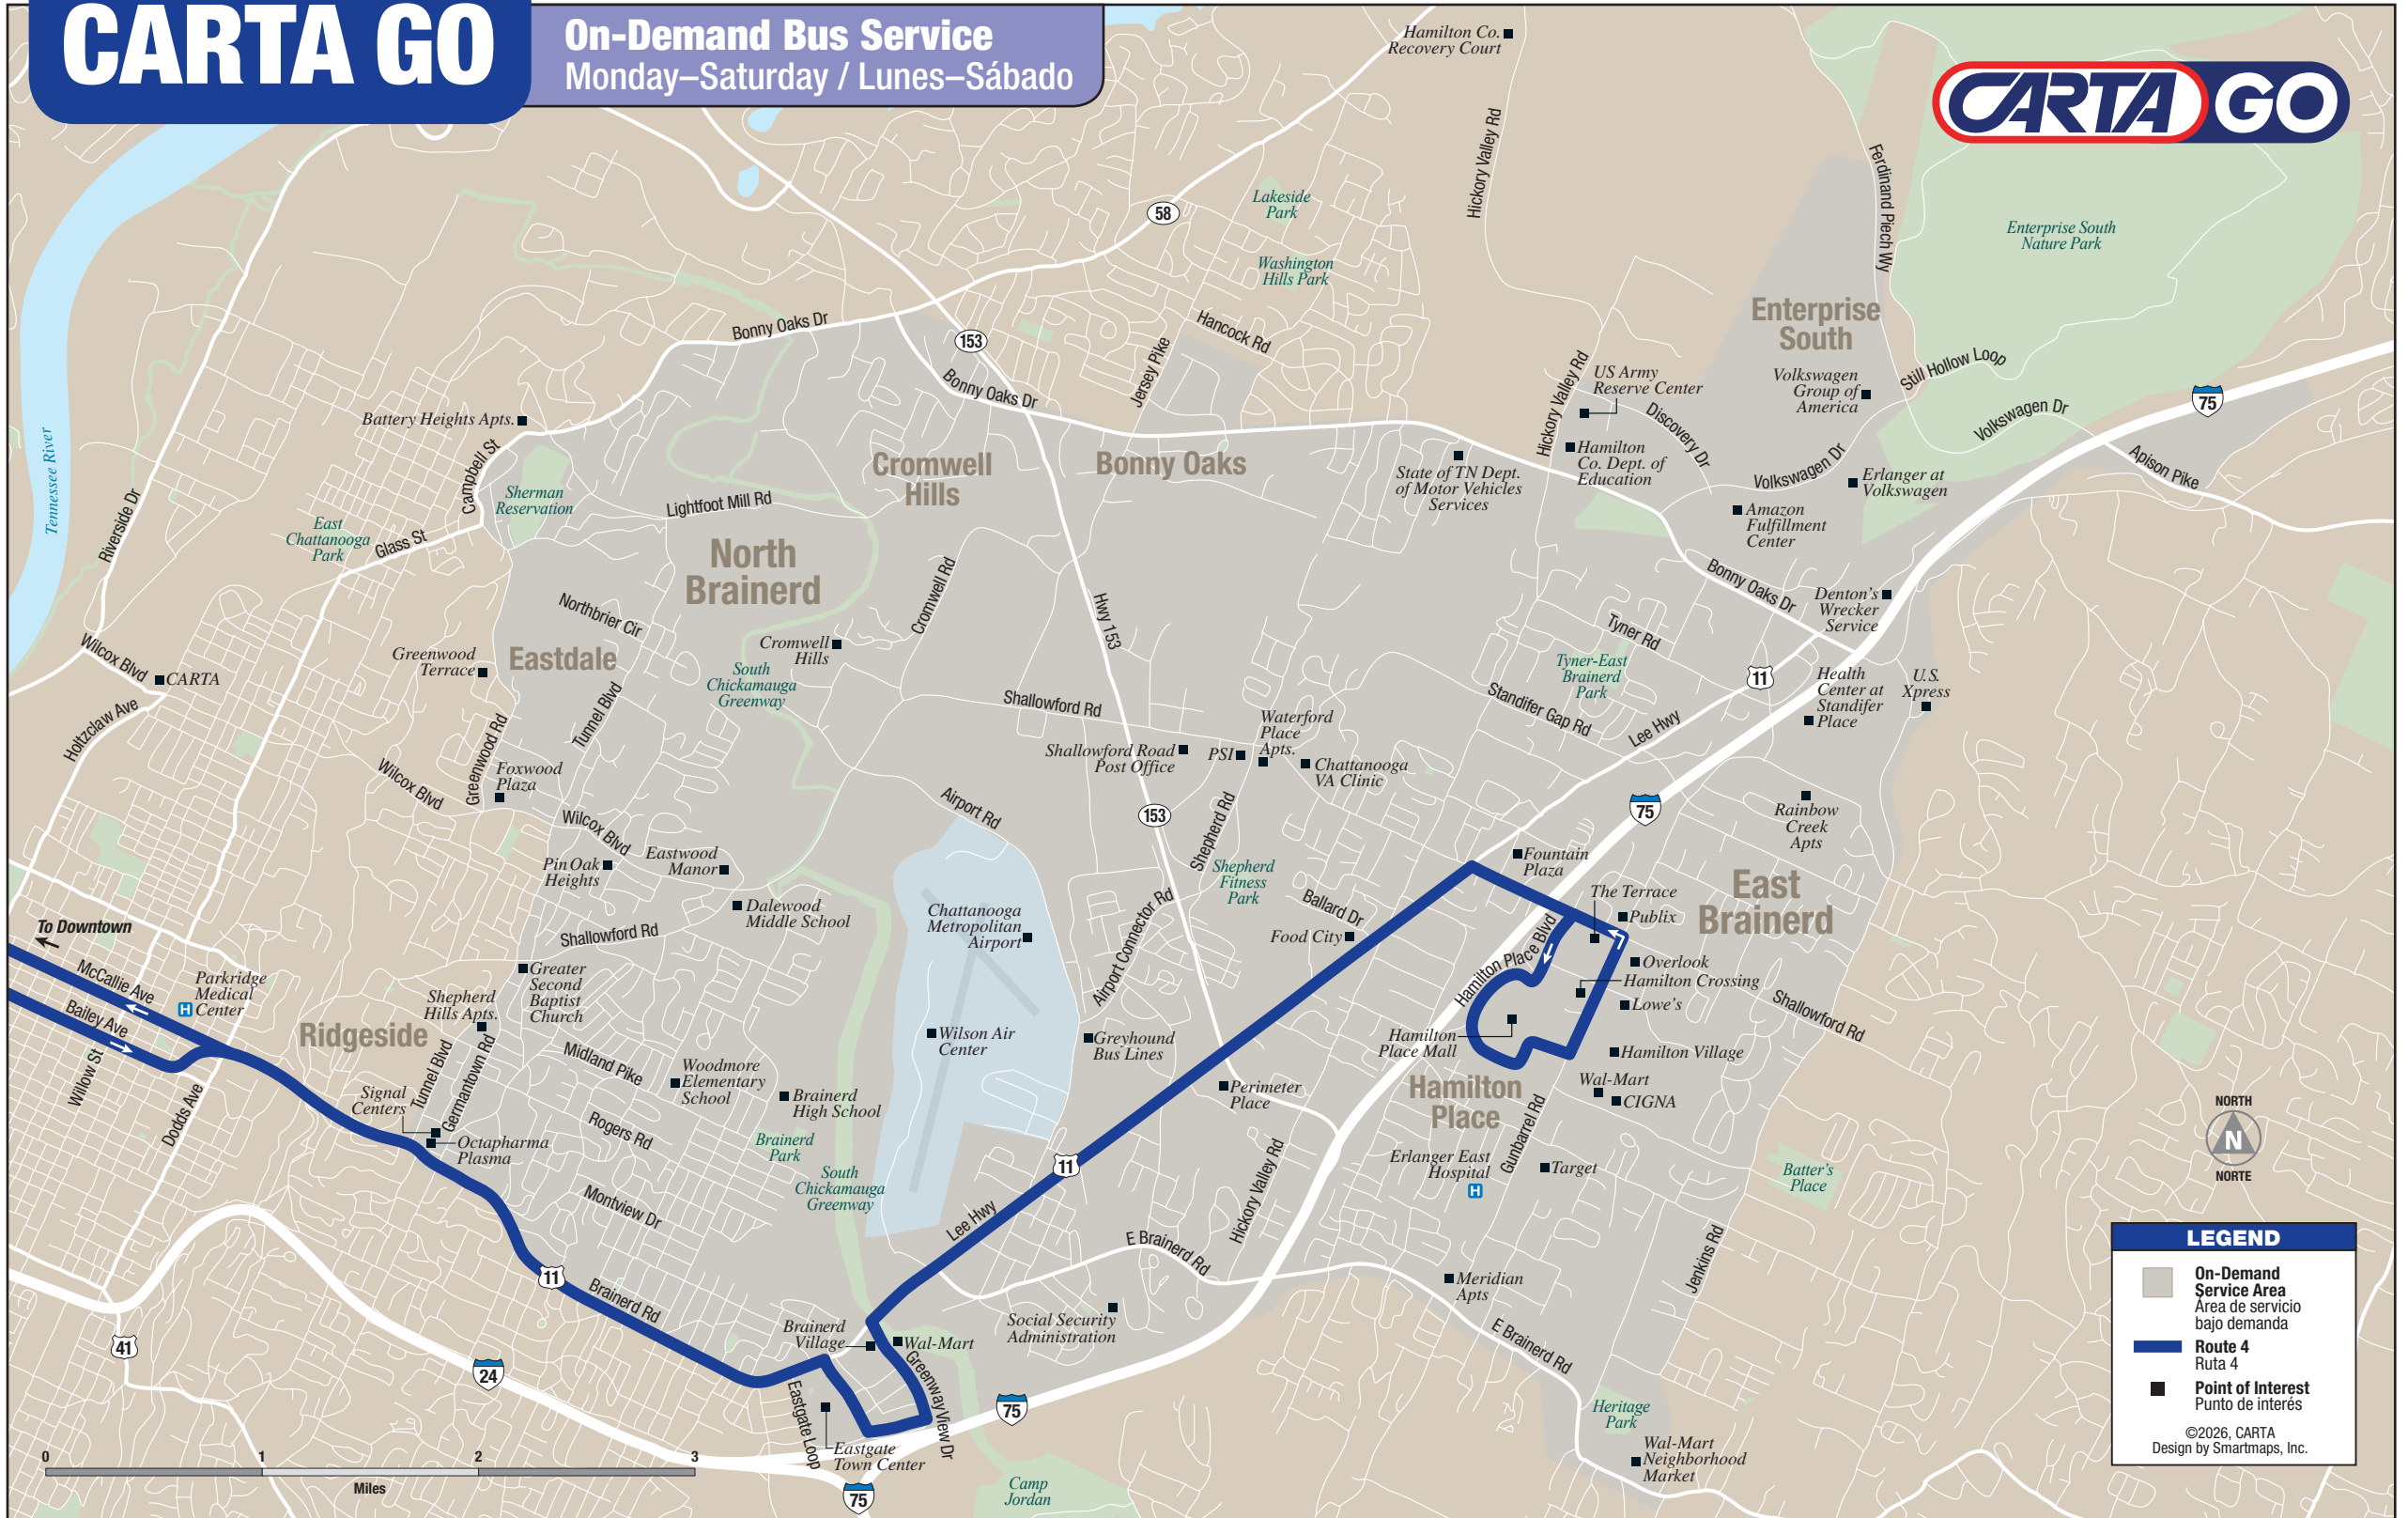

LEGEND

- On-Demand Service Area
  Área de servicio bajo demanda
- Route 4
  Ruta 4
- Point of Interest
  Punto de interés

©2026, CARTA
Design by Smartmaps, Inc.