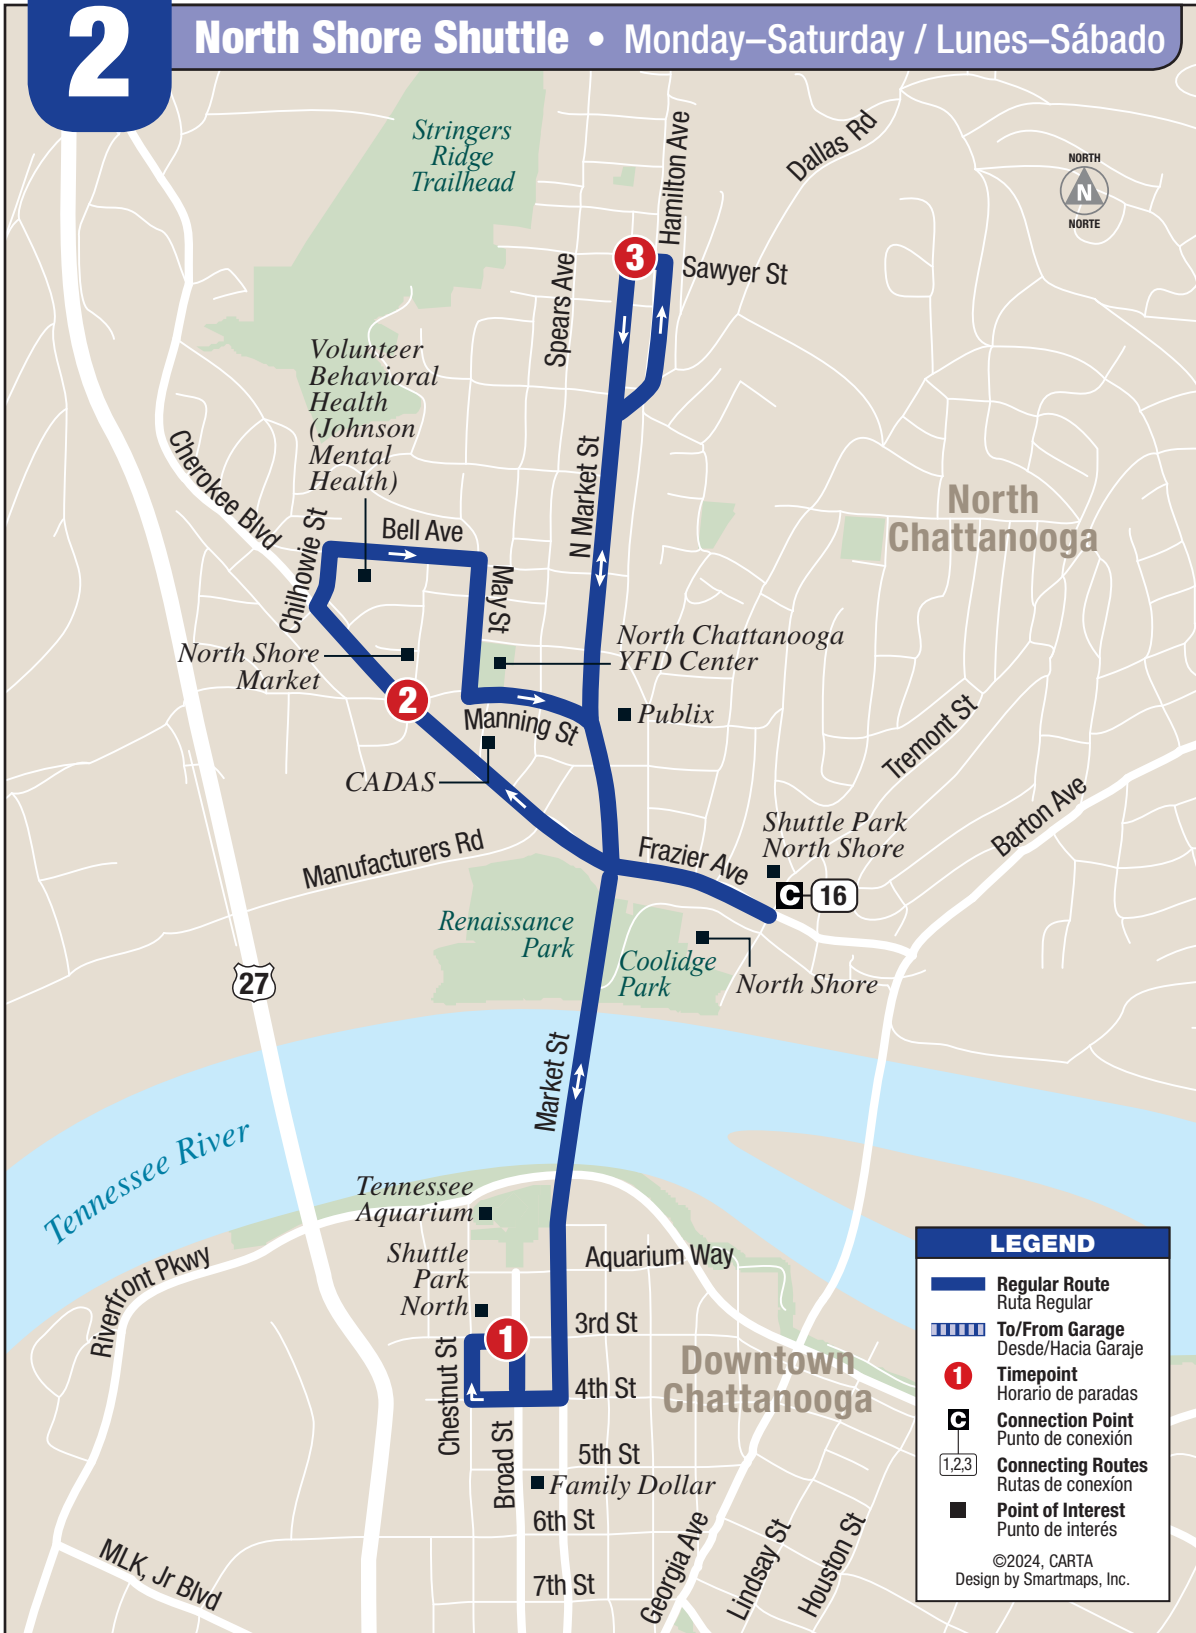

## North Shore Shuttle • Monday–Saturday / Lunes–Sábado

## Route 2 North Shore Shuttle / Lanzadera de North Shore

**HOLIDAY SERVICE:** Route not in service on Sundays, New Year’s Day, Independence Day, Labor Day, Thanksgiving Day and Christmas Day. On Martin Luther King, Jr. Day, Memorial Day, and Juneteenth buses run on a Saturday schedule. /

## Outbound from Downtown / Saliendo del Centro

## Inbound to Downtown / De ida hacia el Centro

Bus comes from / Bus viene de

1 Shuttle Park North

2 Cherokee & Manning

3 North Market & Sawyer

3 North Market & Sawyer

1 Shuttle Park North

Bus goes to / Bus va hacia