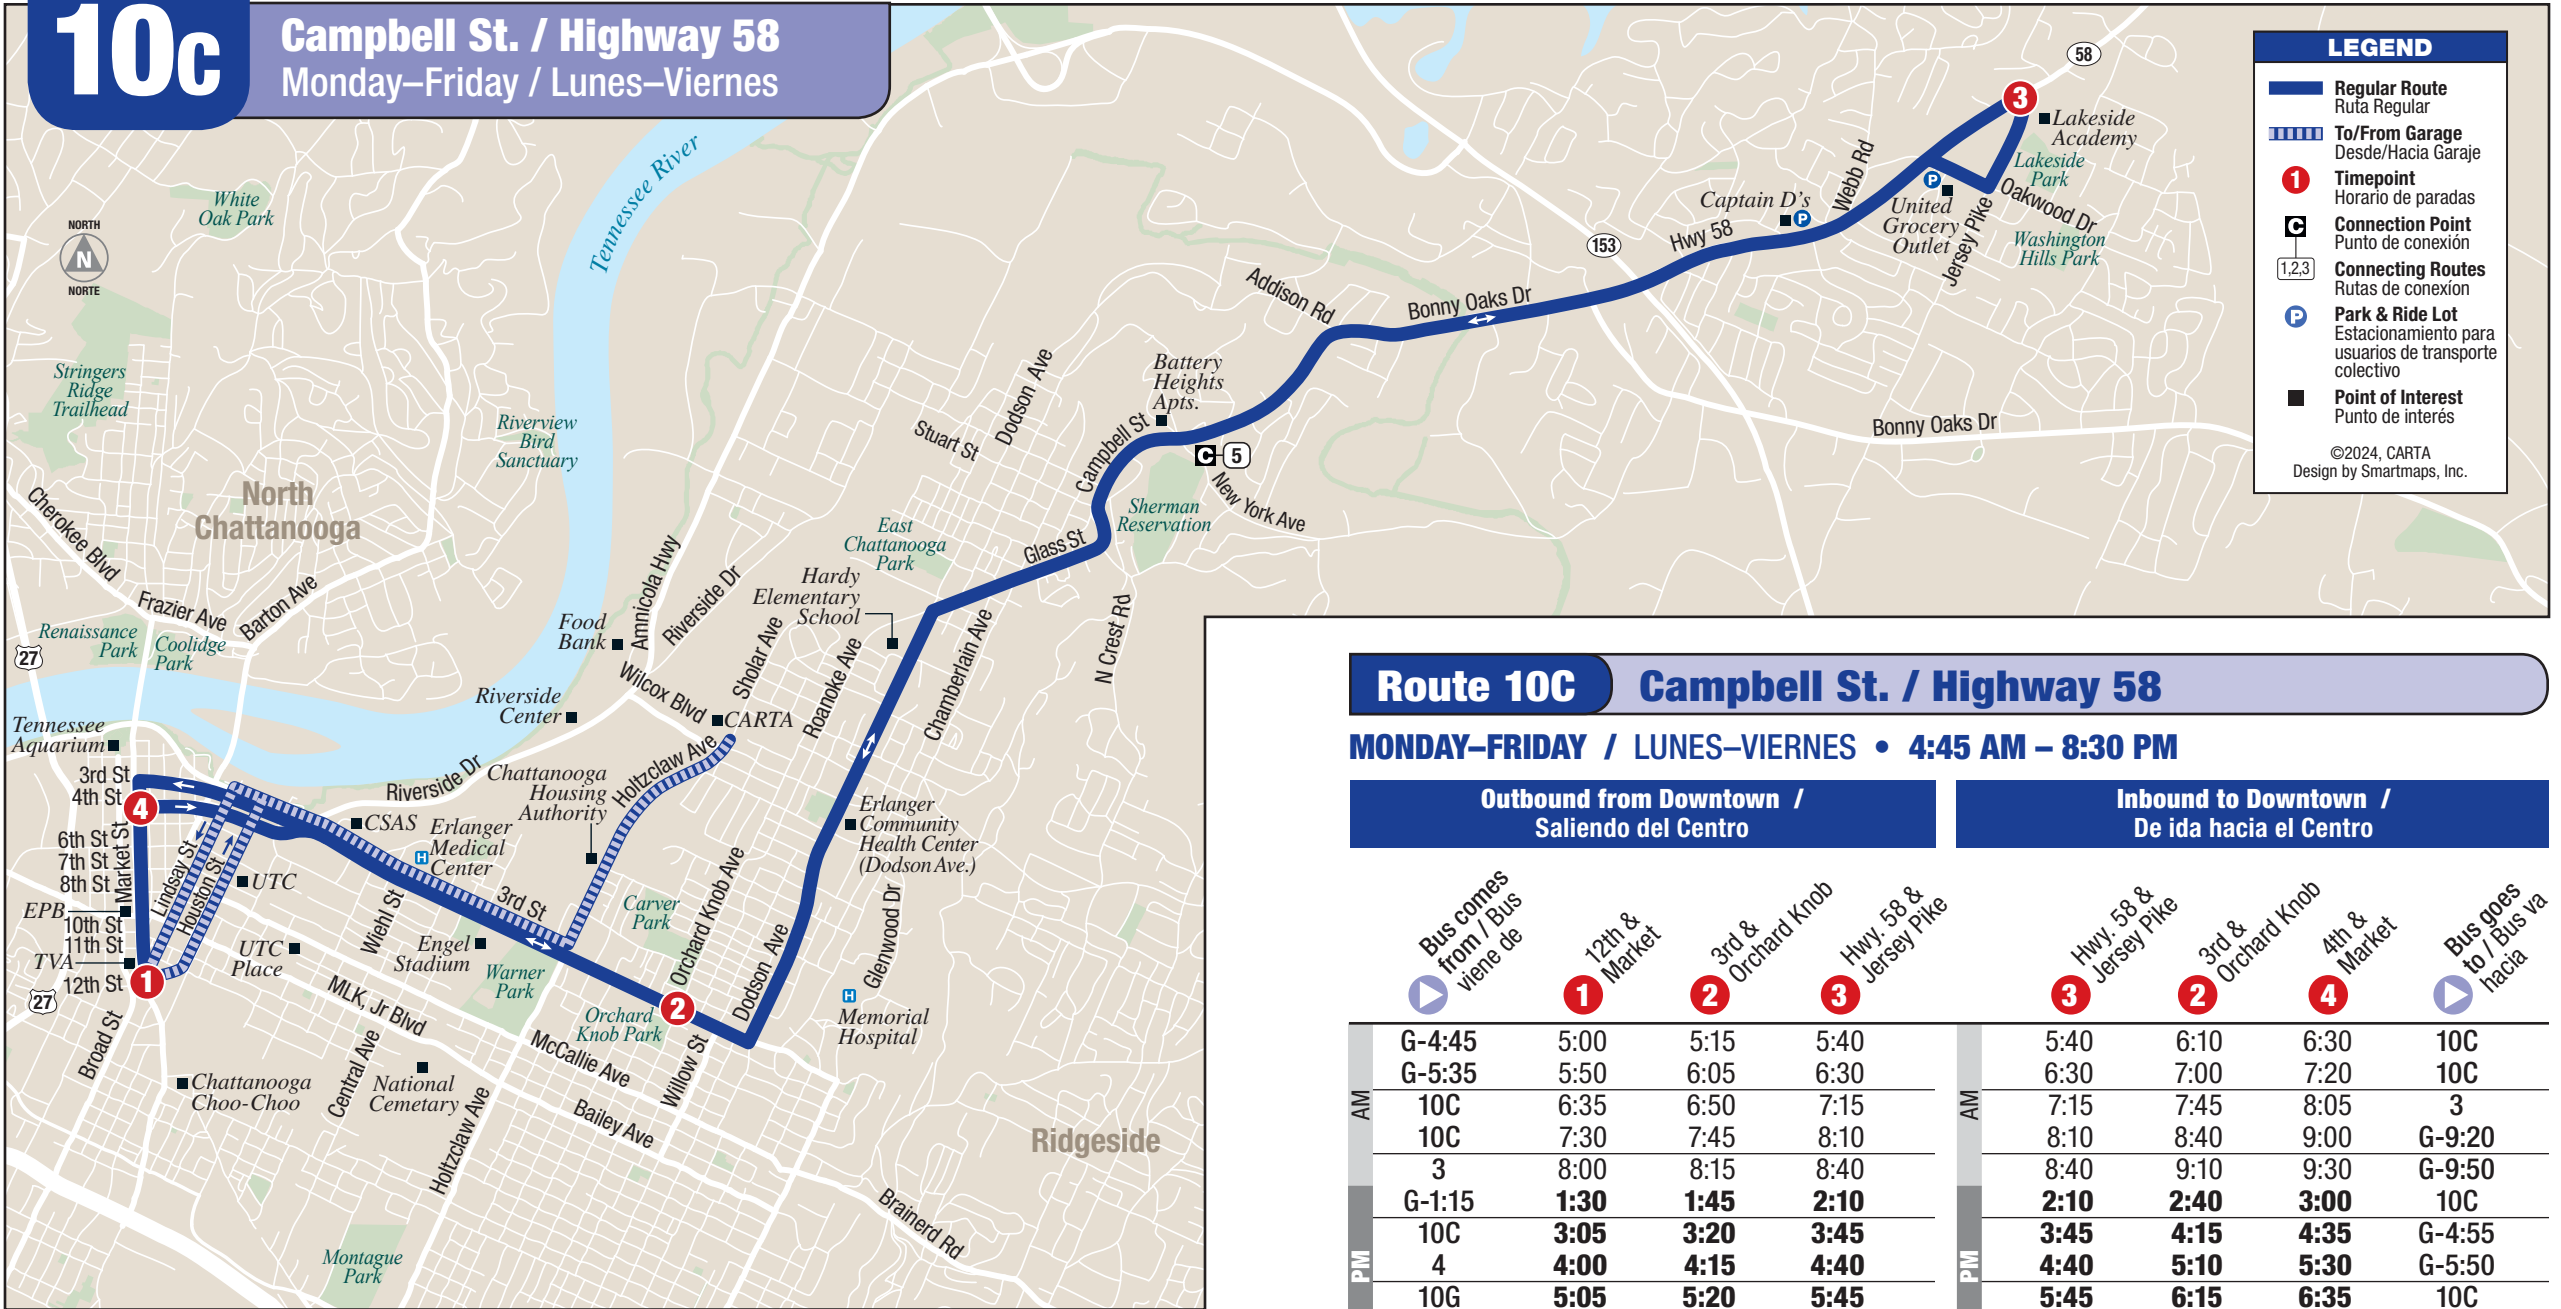

10c

Campbell St. / Highway 58 Monday–Friday / Lunes–Viernes

LEGEND

- Regular Route
Ruta Regular
- ▬▬▬ To/From Garage
Desde/Hacia Garaje
- 1 Timepoint
Horario de paradas
- C Connection Point
Punto de conexión
- 1,2,3 Connecting Routes
Rutas de conexión
- P Park & Ride Lot
Estacionamiento para usuarios de transporte colectivo
- Point of Interest
Punto de interés

©2024, CARTA
Design by Smartmaps, Inc.

Route 10C Campbell St. / Highway 58

MONDAY–FRIDAY / LUNES–VIERNES • 4:45 AM – 8:30 PM

Outbound from Downtown / Saliendo del Centro **Inbound to Downtown / De ida hacia el Centro**

| | Bus comes from / Bus viene de | 1 12th & Market | 2 3rd & Orchard Knob | 3 Hwy. 58 & Jersey Pike | | 3 Hwy. 58 & Jersey Pike | 2 3rd & Orchard Knob | 4 4th & Market | Bus goes to / Bus va hacia |
|----|-------------------------------|--------------------|-------------------------|----------------------------|--|----------------------------|-------------------------|-------------------|----------------------------|
| AM | G-4:45 | 5:00 | 5:15 | 5:40 | | 5:40 | 6:10 | 6:30 | 10C |
| | G-5:35 | 5:50 | 6:05 | 6:30 | | 6:30 | 7:00 | 7:20 | 10C |
| | 10C | 6:35 | 6:50 | 7:15 | | 7:15 | 7:45 | 8:05 | 3 |
| | 10C | 7:30 | 7:45 | 8:10 | | 8:10 | 8:40 | 9:00 | G-9:20 |
| | 3 | 8:00 | 8:15 | 8:40 | | 8:40 | 9:10 | 9:30 | G-9:50 |
| PM | G-1:15 | 1:30 | 1:45 | 2:10 | | 2:10 | 2:40 | 3:00 | 10C |
| | 10C | 3:05 | 3:20 | 3:45 | | 3:45 | 4:15 | 4:35 | G-4:55 |
| | 4 | 4:00 | 4:15 | 4:40 | | 4:40 | 5:10 | 5:30 | G-5:50 |
| | 10G | 5:05 | 5:20 | 5:45 | | 5:45 | 6:15 | 6:35 | 10C |
| | 10C | 6:40 | 6:55 | 7:20 | | 7:20 | 7:50 | 8:10 | G-8:30 |