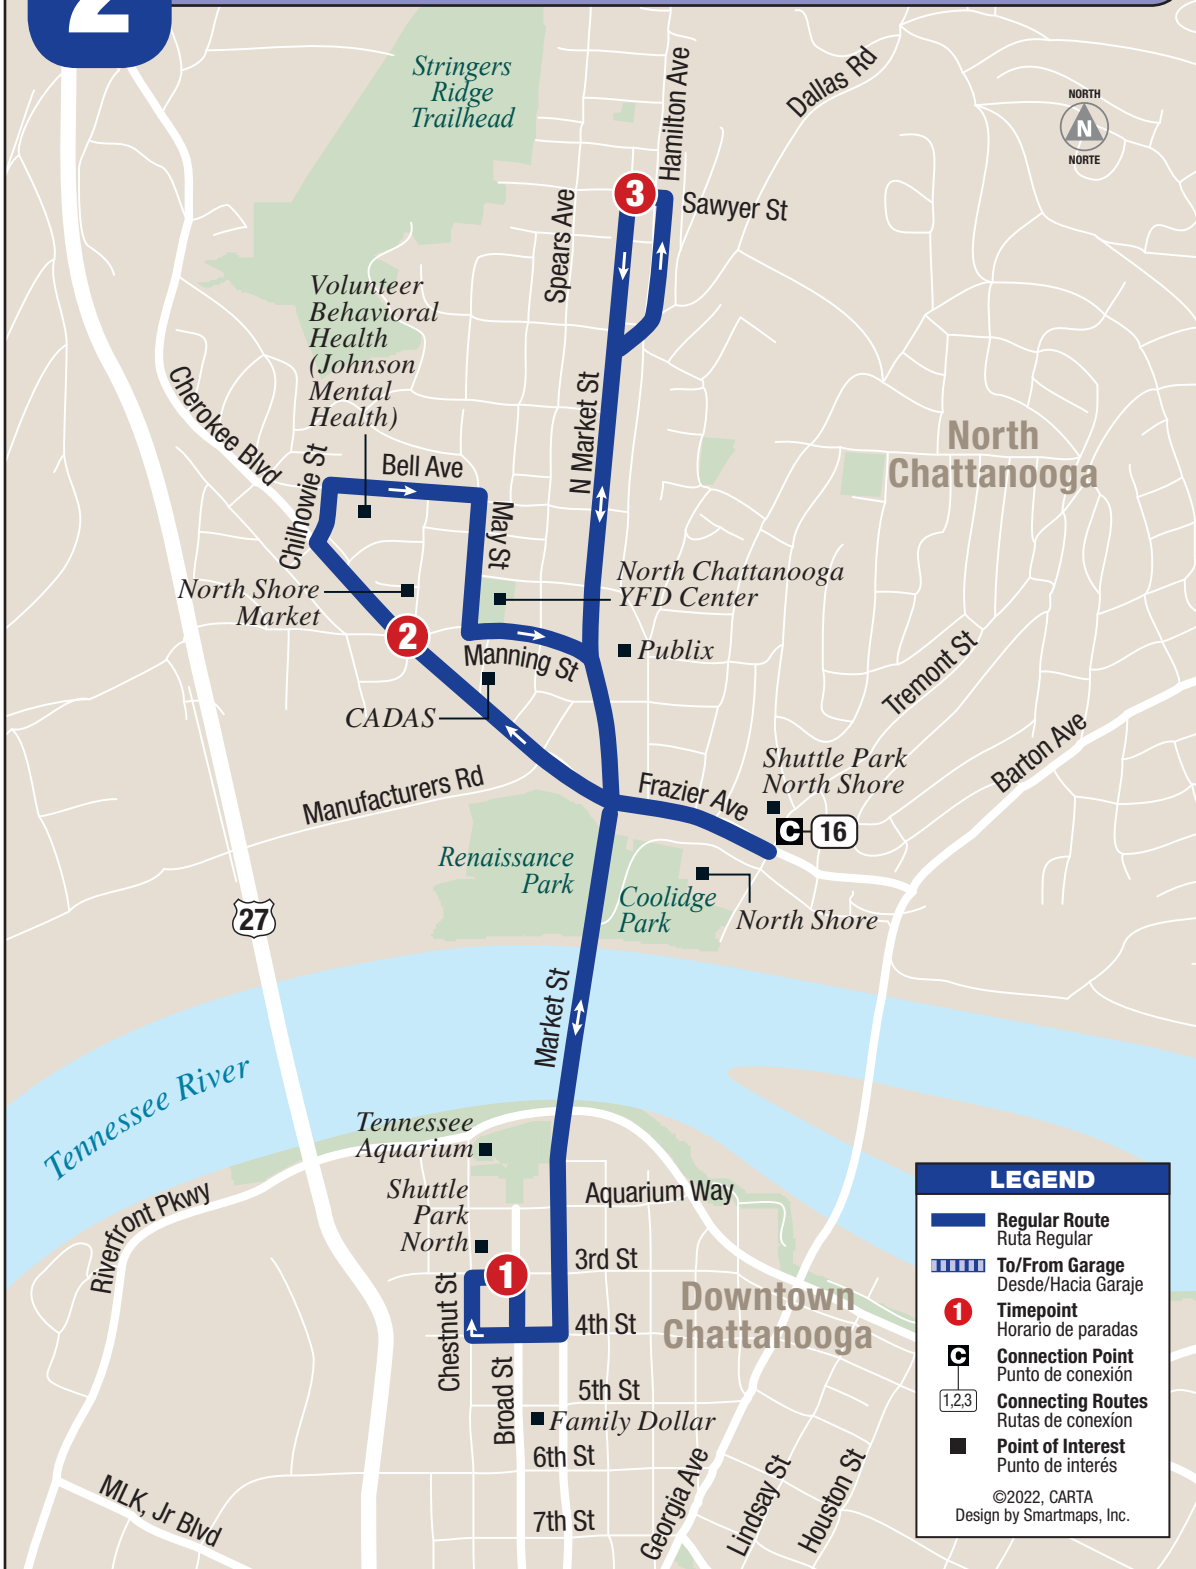

2

North Shore Shuttle • Monday–Saturday / Lunes–Sábado

LEGEND

- Regular Route
Ruta Regular
- ▬▬▬▬ To/From Garage
Desde/Hacia Garaje
- 1 Timepoint
Horario de paradas
- C Connection Point
Punto de conexión
- 1,2,3 Connecting Routes
Rutas de conexión
- Point of Interest
Punto de interés

©2022, CARTA
Design by Smartmaps, Inc.

Route 2 North Shore Shuttle / Lanzadera de North Shore

HOLIDAY SERVICE: Route not in service on Sundays, New Year’s Day, Independence Day, Labor Day, Thanksgiving Day and Christmas Day. On Martin Luther King, Jr. Day and Memorial Day, buses run on a Saturday schedule. /

Route 2 North Shore Shuttle

Please see map on page 20
Favor ver el mapa en la página 20

Continued from previous page / Continuación de la página anterior

SATURDAY / SÁBADO • 9:50 AM – 6:10 PM

Outbound from Downtown / Saliendo del Centro

Inbound to Downtown / De ida hacia el Centro

Bus comes from / Bus viene de

1 Shuttle Park North

2 Cherokee & Manning

3 North Market & Sawyer

3 North Market & Sawyer

1 Shuttle Park North

Bus goes to / Bus va hacia