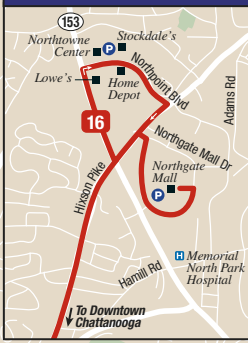

# CARTA System Map

## CARTA ROUTES / RUTAS DE CARTA

ROUTE	ROUTE NAME	ROUTE	ROUTE NAME
1	Alton Park	10A	Avondale
2	North Shore Shuttle	10C	Campbell Street / Highway 58
3	Enterprise South	10G	Glenwood
4	Eastgate / Hamilton Place	13	Rossville
5	North Brainerd / Cromwell Road (Dial-A-Ride)	14	Mocs Express (Free Shuttle)
6	East Brainerd (Dial-A-Ride)	15	St. Elmo / Incline Shuttle
7	Chattanooga Housing Authority	16	Northgate
9	East Lake	21	Golden Gateway
		28	Annicola Highway
		33	Downtown Shuttle

### Route 16 / Ruta 16

**Downtown Chattanooga**  
(See inset on page 12)

### LEGEND

- Connection Point
- Park & Ride
- Landmark
- Hospital
- Interstate
- US Highway
- State Highway

©2021, CARTA  
Design by Smartmaps, Knoxville, TN