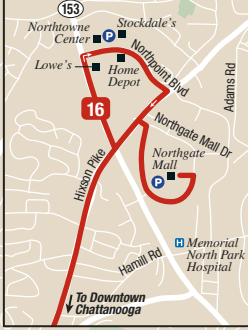

# CARTA System Map

## CARTA ROUTES / RUTAS DE CARTA

| ROUTE | ROUTE NAME                                   | ROUTE | ROUTE NAME                   |
|-------|--|-------|------------------------------|
| 1     | Alton Park                                   | 10A   | Avondale                     |
| 2     | North Shore Shuttle                          | 10C   | Campbell Street / Highway 58 |
| 3     | Enterprise South                             | 10G   | Glenwood                     |
| 4     | Eastgate / Hamilton Place                    | 13    | Rossville                    |
| 4     | Hamilton Place Express                       | 14    | Mocs Express (Free Shuttle)  |
| 5     | North Brainerd / Cromwell Road (Dial-A-Ride) | 15    | St. Elmo / Incline Shuttle   |
| 6     | East Brainerd (Dial-A-Ride)                  | 16    | Northgate                    |
| 7     | Chattanooga Housing Authority                | 21    | Golden Gateway               |
| 9     | East Lake                                    | 28    | Annicola Highway             |
|       |  | 33    | Downtown Shuttle             |

### Route 16 / Ruta 16

**Downtown Chattanooga**  
(See inset on page 12)

### LEGEND

- Connection Point
- Park & Ride
- Landmark
- Hospital
- Interstate
- US Highway
- State Highway

©2021, CARTA  
Design by Smartmaps, Knoxville, TN