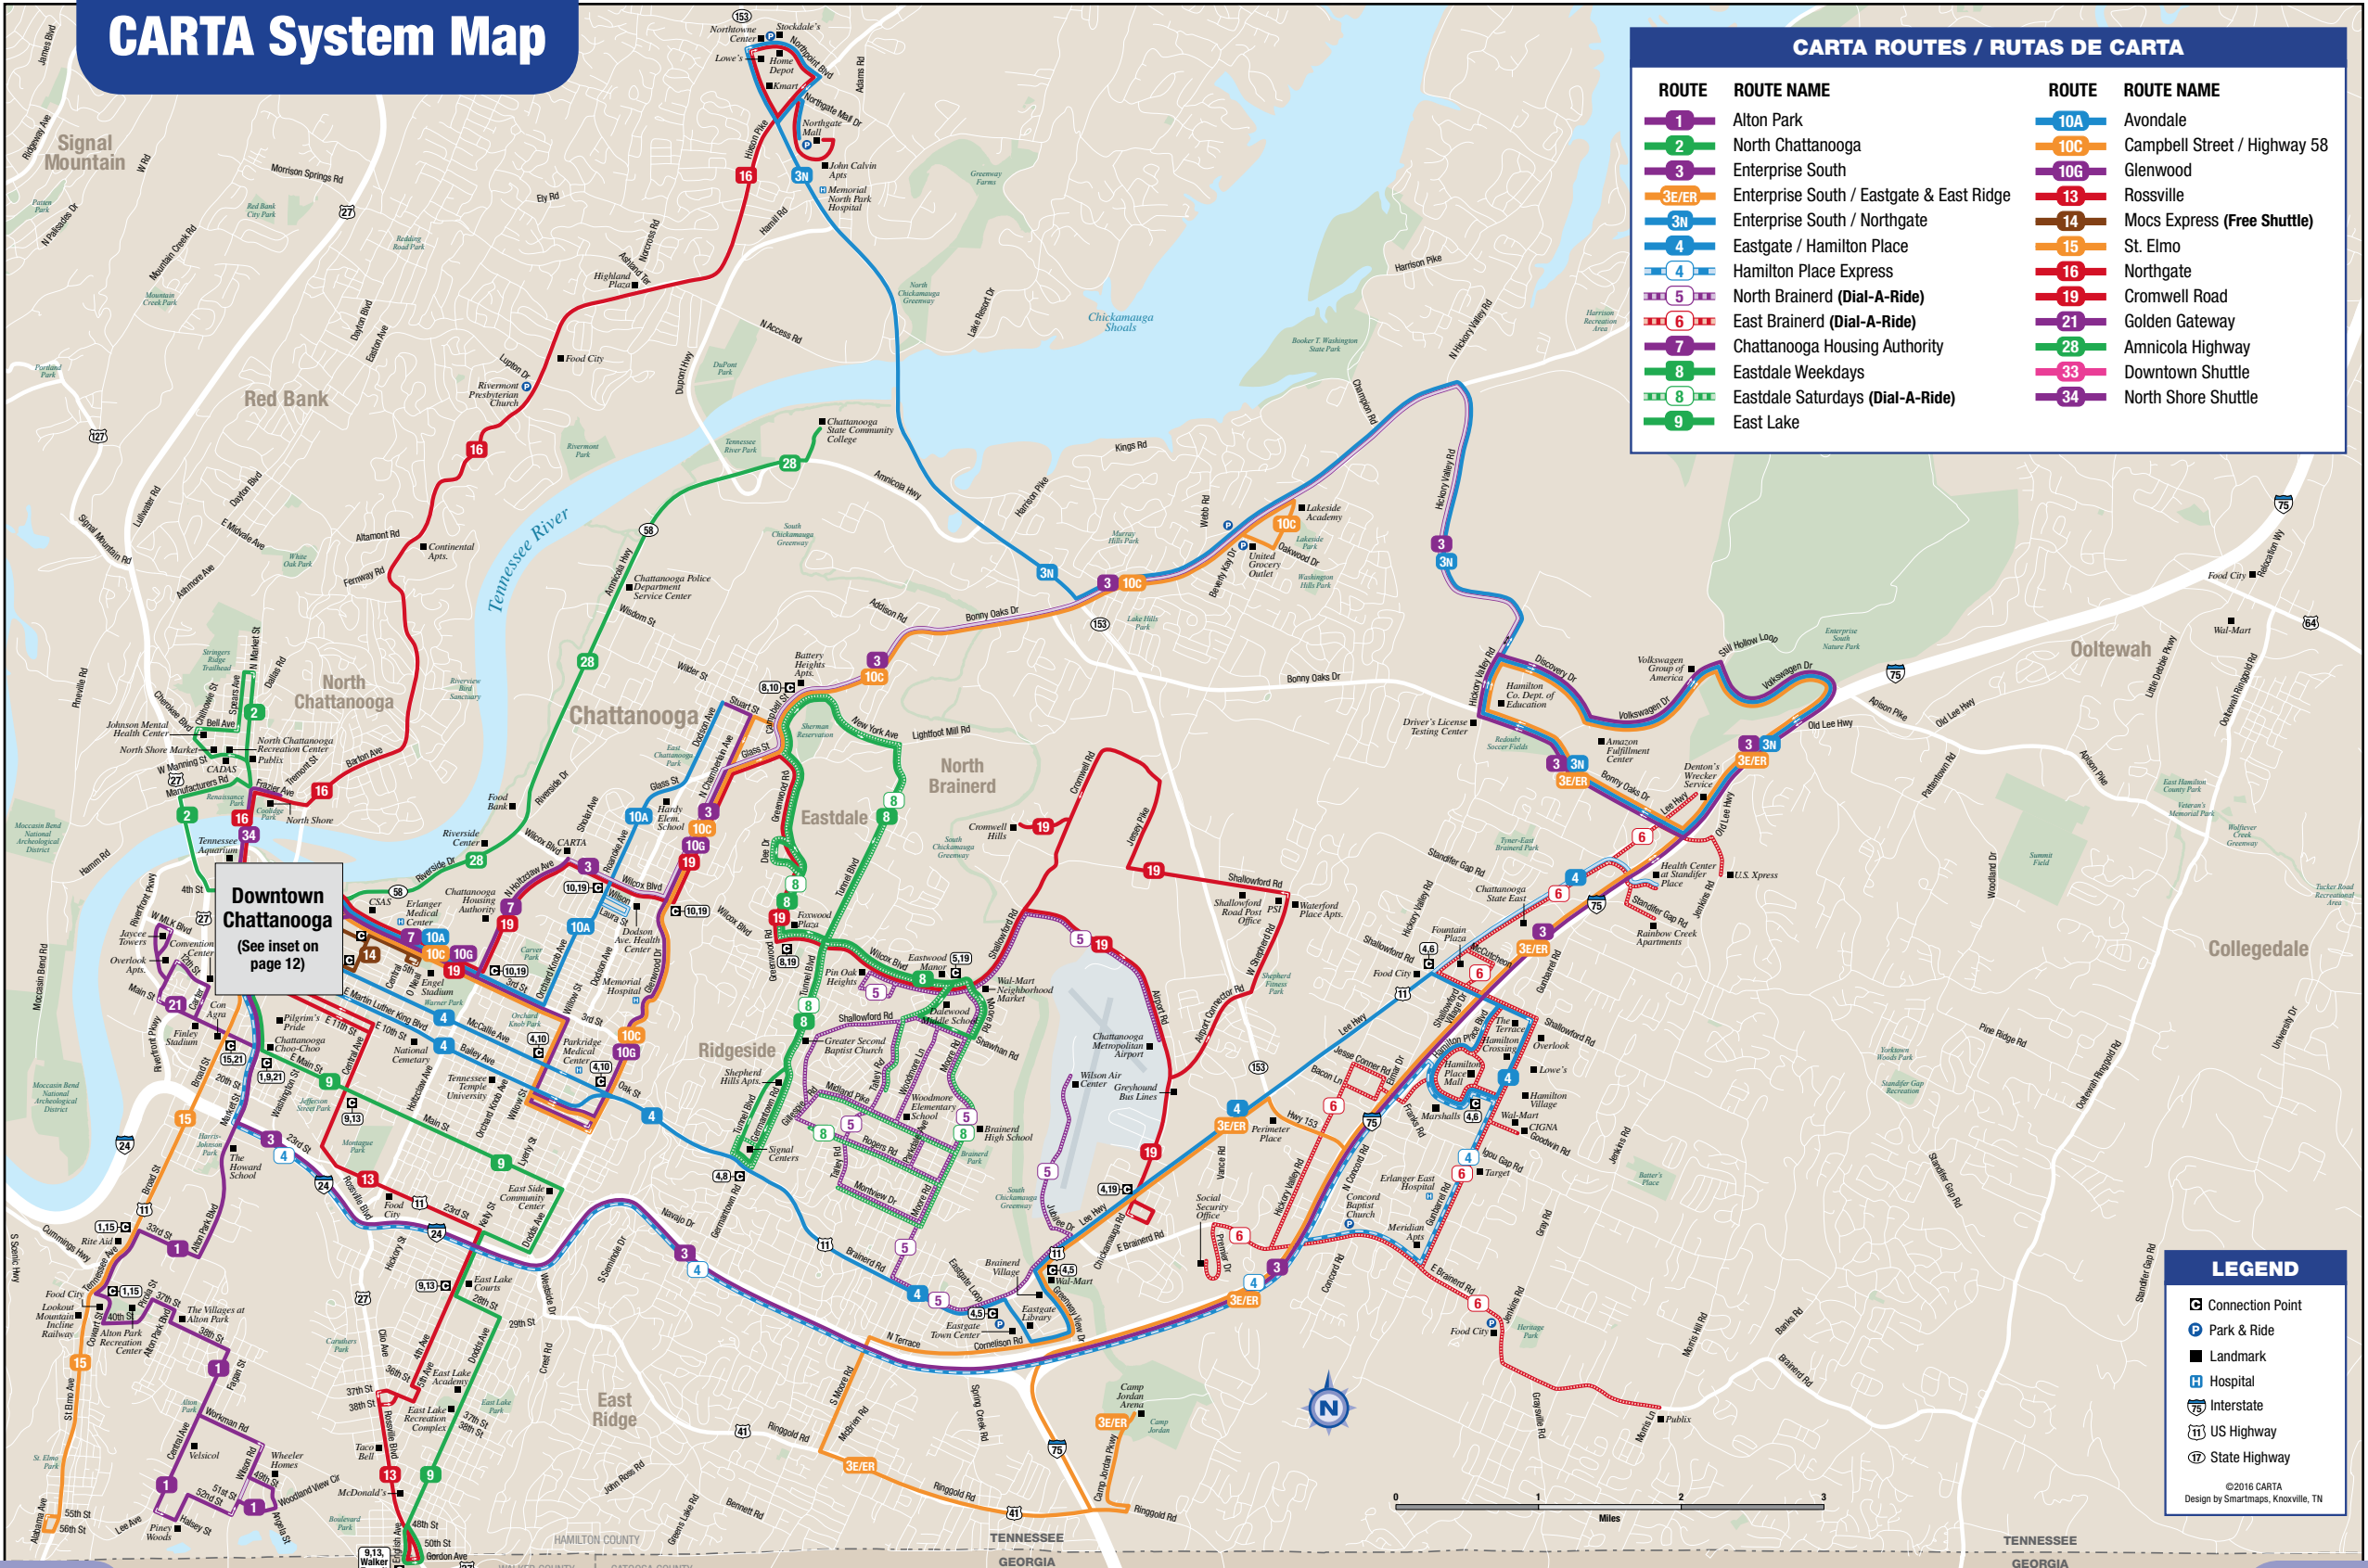

# CARTA System Map

## CARTA ROUTES / RUTAS DE CARTA

ROUTE	ROUTE NAME	ROUTE	ROUTE NAME
1	Alton Park	10A	Avondale
2	North Chattanooga	10C	Campbell Street / Highway 58
3	Enterprise South	10G	Glenwood
3E/ER	Enterprise South / Eastgate & East Ridge	13	Rossville
3N	Enterprise South / Northgate	14	Mocs Express (Free Shuttle)
4	Eastgate / Hamilton Place	15	St. Elmo
4	Hamilton Place Express	16	Northgate
5	North Brainerd (Dial-A-Ride)	19	Cromwell Road
6	East Brainerd (Dial-A-Ride)	21	Golden Gateway
7	Chattanooga Housing Authority	28	Amnicola Highway
8	Eastdale Weekdays	33	Downtown Shuttle
8	Eastdale Saturdays (Dial-A-Ride)	34	North Shore Shuttle
9	East Lake		

**Downtown Chattanooga**  
(See inset on page 12)

**LEGEND**

- Connection Point
- Park & Ride
- Landmark
- Hospital
- Interstate
- US Highway
- State Highway

©2016 CARTA  
Design by Smartmaps, Knoxville, TN