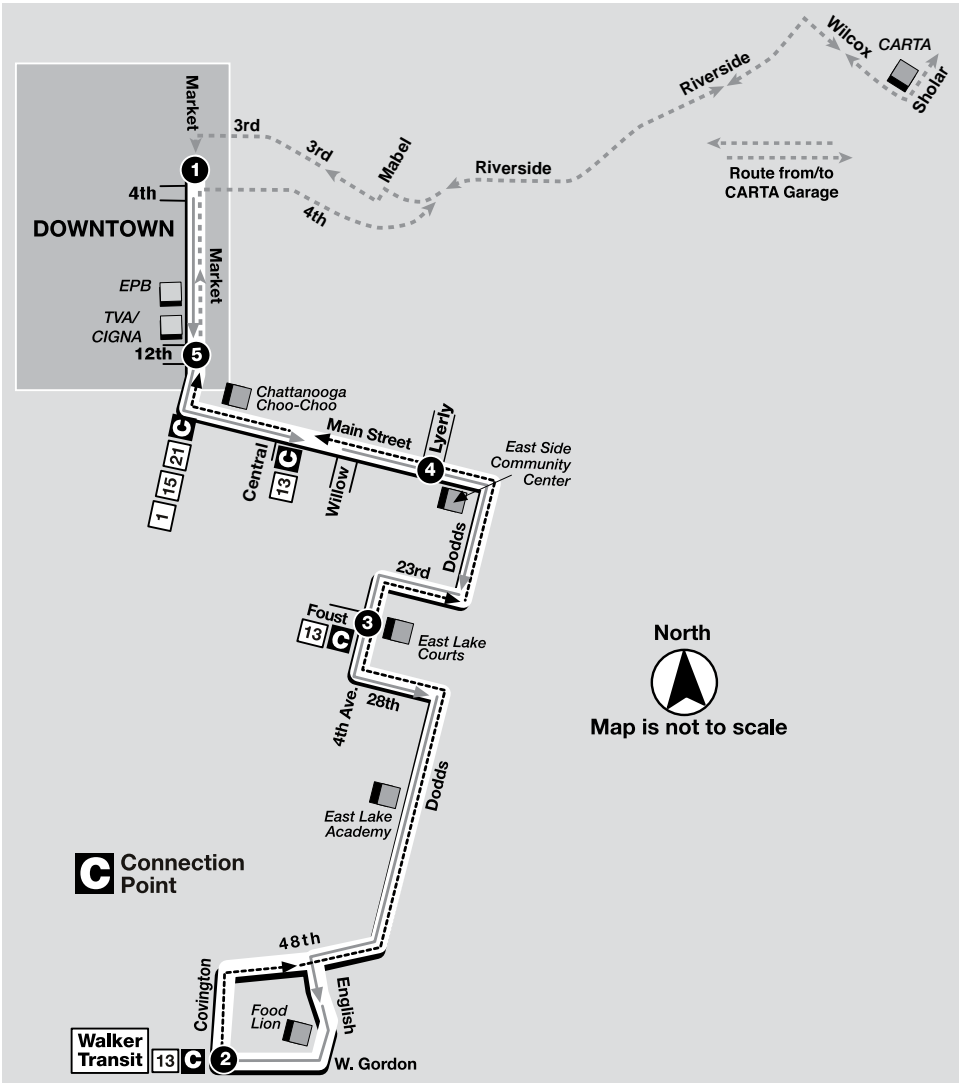

#9 EAST LAKE Monday-Friday

Outbound (Away from Downtown)		
Bus comes from:	4th St & Market Street 1	West Gordon & Covington 2
Connects w/Route:	-	-
A.M.		
G4:55	5:05	5:30
G5:50	6:00	6:25
#16	6:30	7:00
#16	7:00	7:30
#16	7:30	8:00
#16	7:50	8:20
#16	8:30	9:00
#16	9:00	9:30
G9:35	9:45	10:15
#16	10:25	10:55
#1	11:15	11:45
G11:35	11:45	12:15
P.M.		
#16	12:20	12:50
G12:50	1:00	1:30
#1	1:40	2:10
#16	2:15	2:45

Inbound (Towards Downtown)				
West Gordon & Covington 2	4th Ave & Foust St. 3	Main & Lyerly 4	12th & Market St. 5	Bus goes on to:
-	-	-	-	
5:30	5:38	5:43	6:00	#16
6:25	6:33	6:38	6:50	#16
7:00	7:08	7:13	7:30	#16
7:30	7:38	7:43	7:55	#16
8:00	8:08	8:13	8:25	G8:40
8:20	8:28	8:33	8:50	G9:05
9:00	9:08	9:13	9:25	#16
9:30	9:38	9:43	10:00	#16
10:15	10:23	10:28	10:40	#16
10:55	11:03	11:08	11:20	#16
11:45	11:53	11:58	12:10	#16
12:15	12:23	12:28	12:45	#16
12:50	12:58	1:03	1:15	G1:30
1:30	1:38	1:43	1:55	#16
2:10	2:18	2:23	2:35	G2:45
2:45	2:53	2:58	3:10	#16

CONTINUED ➤

#9 EAST LAKE Monday-Friday (continued)

	Outbound (Away from Downtown)			Inbound (Towards Downtown)				
	Bus comes from:	4th St. & Market Street 1	West Gordon & Covington 2	West Gordon & Covington 2	4th Ave. & Foust St. 3	Main & Lysterly 4	12th & Market St. 5	Bus goes on to:
	Connects w/Route:	-	-	-	-	-	-	-
P.M.	# 7	2:35	3:05	3:05	3:13	3:18	3:30	# 16
	# 16	3:00	3:30	3:30	3:38	3:43	4:00	G4:15
	G3:10	3:20	3:50	3:50	3:58	4:03	4:15	# 16
	# 7	3:45	4:15	4:15	4:23	4:28	4:40	# 16
	# 16	4:10	4:35	4:35	4:43	4:48	5:05	# 16
	# 16	4:30	5:00	5:00	5:08	5:13	5:25	# 16
	# 16	5:00	5:30	5:30	5:38	5:43	6:00	# 16
	# 16	5:40	6:05	6:05	6:13	6:18	*6:30	# 16
	# 16	*6:30	7:00	7:00	7:08	7:13	*7:30	# 16
	# 10G	*7:30	8:00	8:00	8:08	8:13	*8:30	# 16
	# 16	*8:30	9:00	9:00	9:08	9:13	*9:30	# 16
	# 4	9:40	10:05	10:05	10:13	10:18	10:30	G10:45