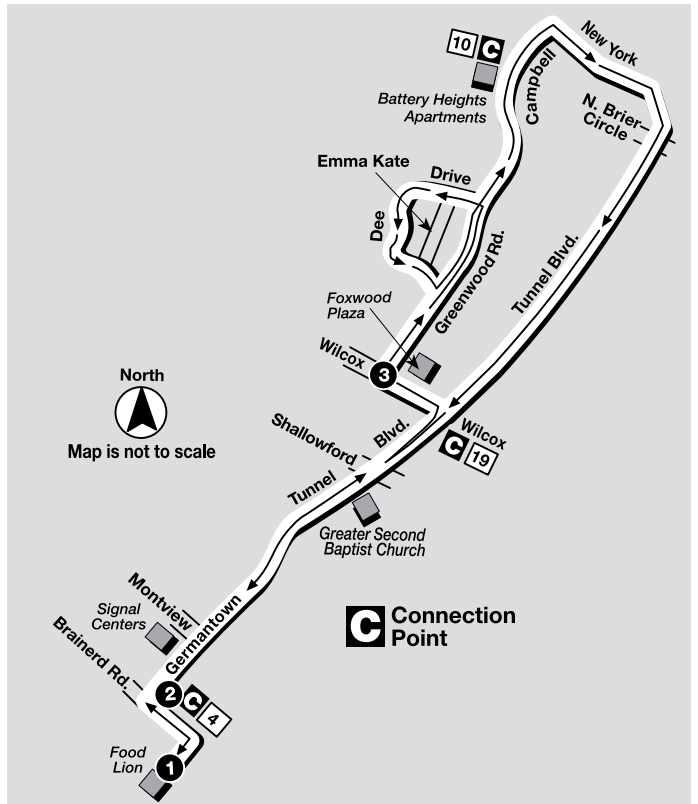

8

EASTDALE WEEKDAYS

SERVING:

- Battery Heights
- Tunnel Boulevard
- Signal Centers
- Greenwood Road
- Foxwood Plaza
- Walgreens
- Rite Aid

Route not in service on Sundays, New Year's Day, Independence Day, Labor Day, Thanksgiving Day and Christmas Day. On Martin Luther King, Jr. Day and Memorial Day, buses run on a Saturday schedule.

#8 EASTDALE Monday-Friday

Outbound (Away from Downtown)				Inbound (Towards Downtown)			
Bus comes from:	Food Lion & Brainerd Road 1	German-town & Brainerd Road 2	Wilcox Blvd. & Greenwood 3	Wilcox Blvd. & Greenwood 3	German-town & Brainerd Road 2	Food Lion & Brainerd Road 1	Bus goes on to:
Connects w/Route:	4	4	-	-	4	4	
A.M.	G5:15‡	—	—	—	5:35	5:38	#8
	#8	5:38	5:40	5:45	5:45	6:05	#8
	#8	6:08	6:10	6:15	6:15	6:35	#8
	#8	6:38	6:40	6:45	6:45	7:05	#8
	#8	7:08	7:10	7:15	7:15	7:35	#8
	#8	7:38	7:40	7:45	7:45	8:05	#8
	#8	8:08	8:10	8:15	8:15	8:35	#8
	#8	8:38	8:40	8:45	8:45	9:05	#8
	#8	9:08	9:10	9:15	9:15	9:35	#8
	#8	9:38	9:40	9:45	9:45	10:05	#8
	#8	10:08	10:10	10:15	10:15	10:35	#8
	#8	10:38	10:40	10:45	10:45	11:05	#8
P.M.	#8	11:08	11:10	11:15	11:15	11:35	#8
	#8	11:38	11:40	11:45	11:45	12:05	#8
	#8	12:08	12:10	12:15	12:15	12:35	12:38
	#8	12:38	12:40	12:45	12:45	1:05	1:08
	#8	1:08	1:10	1:15	1:15	1:35	1:38
	#8	1:38	1:40	1:45	1:45	2:05	2:08
	#8	2:08	2:10	2:15	2:15	2:35	2:38
	#8	2:38	2:40	2:45	2:45	3:05	3:08
	#8	3:08	3:10	3:15	3:15	3:35	3:38
	#8	3:38	3:40	3:45	3:45	4:05	4:08
	#8	4:08	4:10	4:15	4:15	4:35	4:38
	#8	4:38	4:40	4:45	4:45	5:05	5:08
#8	5:08	5:10	5:15	5:15	5:35	5:38	
#8	5:38	5:40	5:45	5:45	6:05	6:08	
#8	6:08	6:10	6:15	6:15	6:35	6:38	
#8	6:38	6:40	6:45	6:45	—	G6:55	

‡ Bus travels from Garage via Sholar, Southern, Roanoke, Glass, Campbell, N. Crest, Greenwood, Emma Kate and Dee Drive, arriving Emma Kate and Dee Drive at 5:25 a.m.