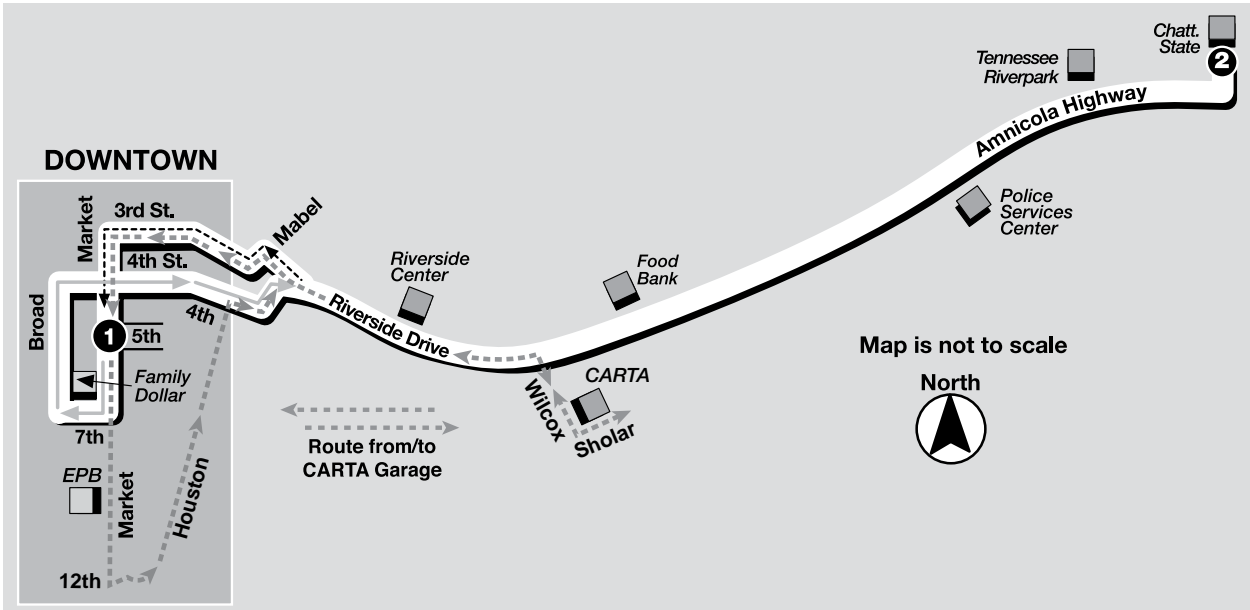

## AMNICOLA HIGHWAY

**SERVING:**

- Chattanooga State
- Tennessee Riverpark
- Chattanooga Area Food Bank
- Police Services Center
- Hamilton County Election Commission

Route not in service on Saturdays, Sundays, New Year's Day, Martin Luther King, Jr. Day, Memorial Day, Independence Day, Labor Day, Thanksgiving Day and Christmas Day.

### #28 AMNICOLA HIGHWAY Monday-Friday

Outbound (Away from Downtown)			Inbound (Towards Downtown)		
Bus comes from:	5th & Market <b>1</b>	Chattanooga State <b>2</b>	Chattanooga State <b>2</b>	5th & Market <b>1</b>	Bus goes on to:
Connects w/Route:	-	-	-	-	
<b>A.M.</b>					
G5:50	6:00	6:20	6:20	6:40	#28
G6:10	6:20	6:40	6:40	7:00	#28
#28	6:40	7:00	7:00	7:20	#28
#28	7:00	7:20	7:20	7:40	#28
#28	7:20	7:40	7:40	8:00	#28
#28	7:40	8:00	8:00	8:20	#28
#28	8:00	8:20	8:20	8:40	#28
#28	8:20	8:40	8:40	9:00	G9:12
#28	8:40	9:00	9:00	9:20	#28
#28	9:20	9:40	9:40	10:00	G10:15
<b>P.M.</b>					
G9:40	9:50	10:10	10:10	10:30	#28
#28	10:30	10:50	10:50	11:10	#28
#28	11:10	11:30	11:30	11:50	#28
#28	11:50	<b>12:10</b>	<b>12:10</b>	<b>12:30</b>	<b>#28</b>
<b>#28</b>	<b>12:30</b>	<b>12:50</b>	<b>12:50</b>	<b>1:10</b>	<b>#28</b>
<b>#28</b>	<b>1:10</b>	<b>1:30</b>	<b>1:30</b>	<b>1:50</b>	<b>#28</b>
<b>#28</b>	<b>1:50</b>	<b>2:10</b>	<b>2:10</b>	<b>2:30</b>	<b>#28</b>
<b>#28</b>	<b>2:30</b>	<b>2:50</b>	<b>2:50</b>	<b>3:10</b>	<b>#28</b>
<b>#28</b>	<b>3:10</b>	<b>3:30</b>	<b>3:30</b>	<b>3:50</b>	<b>#28</b>
<b>#28</b>	<b>3:50</b>	<b>4:10</b>	<b>4:10</b>	<b>4:30</b>	<b>#28</b>
<b>#28</b>	<b>4:30</b>	<b>4:50</b>	<b>4:50</b>	<b>5:10</b>	<b>#28</b>
<b>#28</b>	<b>5:10</b>	<b>5:30</b>	<b>5:30</b>	<b>5:50</b>	<b>G6:00</b>
<b>#4</b>	<b>7:35</b>	<b>7:55</b>	<b>7:55</b>	<b>8:15</b>	<b>#28</b>
<b>#28</b>	<b>8:15</b>	<b>8:35</b>	<b>8:35</b>	<b>8:55</b>	<b>G9:10</b>