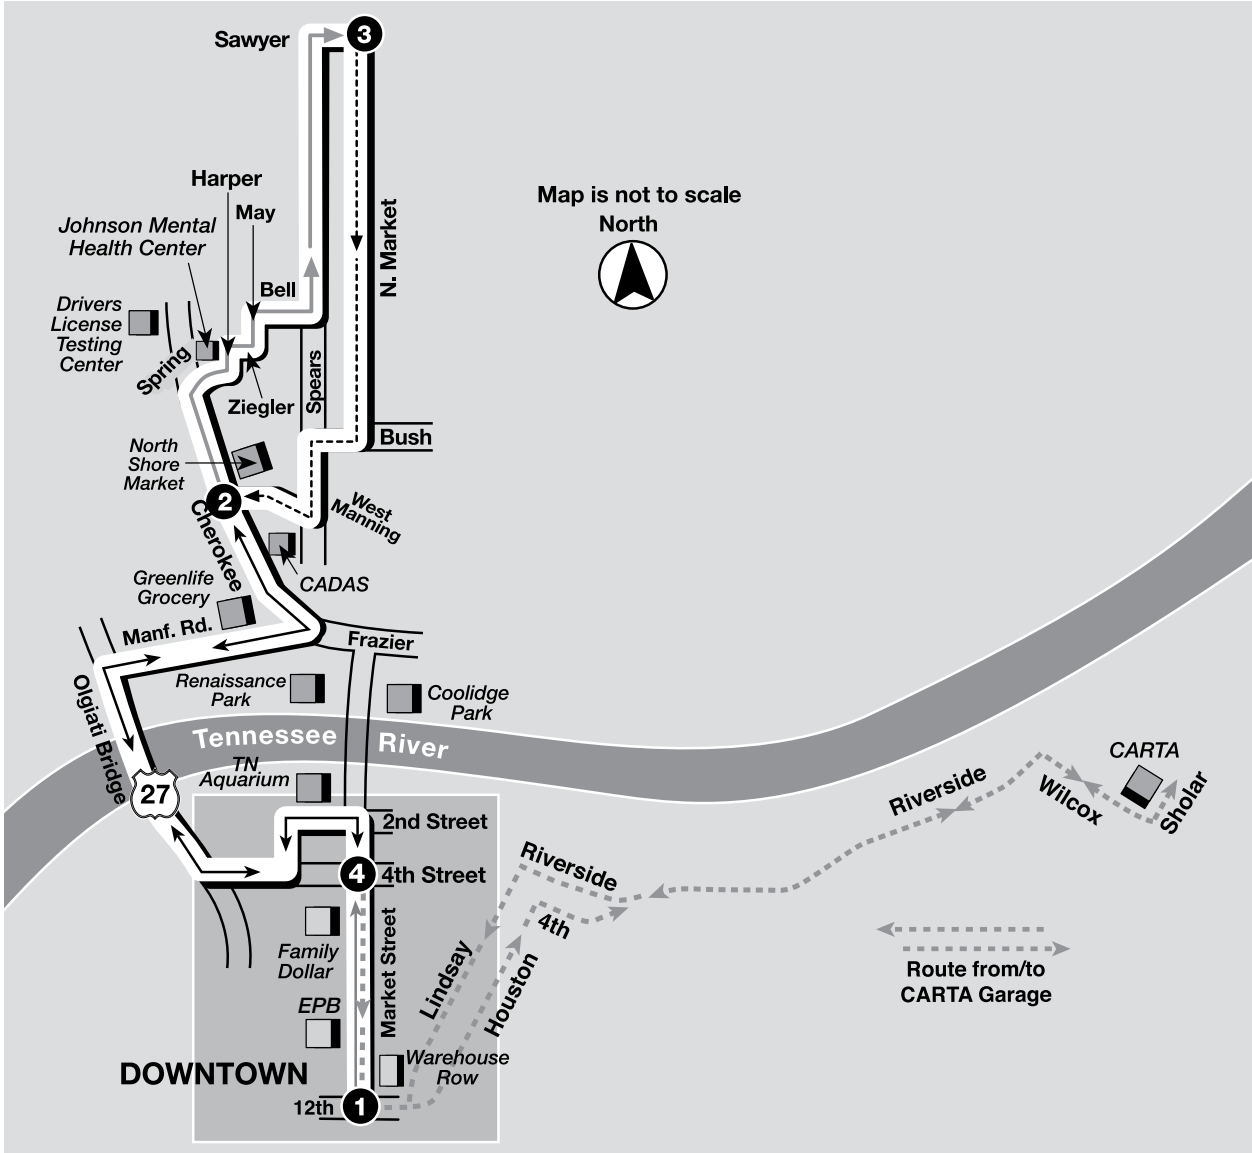

### SERVING:

- North Market Street
- Renaissance Park
- Cherokee Blvd.
- Johnson Mental Health Center
- North Shore Market
- Spears Avenue
- Drivers License Testing Center
- TN Aquarium
- Coolidge Park
- CADAS
- Greenlife Grocery

Route not in service on Saturdays, Sundays, New Year's Day, Martin Luther King, Jr. Day, Memorial Day, Independence Day, Labor Day, Thanksgiving Day and Christmas Day.

Inbound (Towards Downtown)			
North Market & Sawyer <b>3</b>	Cherokee & Manning <b>2</b>	4th & Market <b>4</b>	Bus goes on to:
-	-	-	-
6:15	6:20	6:30	#21
6:45	6:50	7:00	#21
7:15	7:20	7:30	#21
7:45	7:50	8:00	#21
8:15	8:20	8:30	#21
8:45	8:50	9:00	#21
9:15	9:20	9:30	#21

\*Indicates trip lines up on Market Street for ease in transferring to other routes.