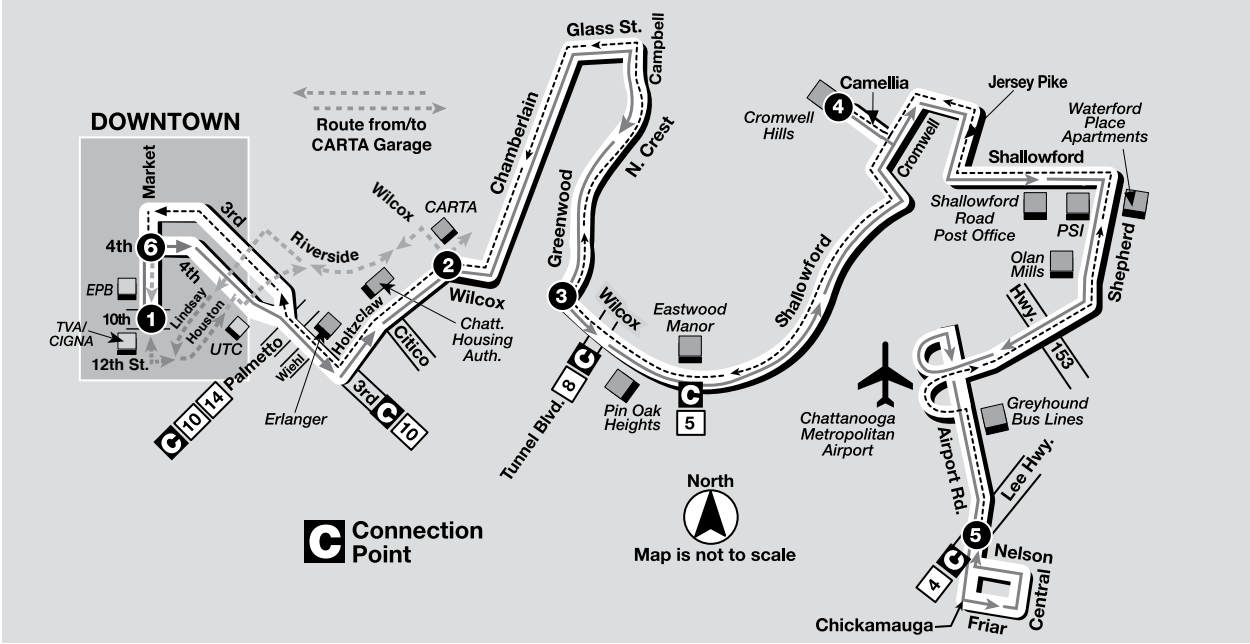

## CROMWELL ROAD

**SERVING:**

- UTC
- Main Postal Facility
- Policy Studies Inc. (PSI)
- Erlanger Medical Center
- Farley's & Sathers
- Greyhound Bus Lines
- Eastwood Manor
- Candy Company
- Shepherd Road
- Cromwell Hills
- CARTA
- Shallowford Road
- Waterford Place
- Wrigley
- Chatt. Housing Authority
- Olan Mills
- Airport Road

Route not in service on Saturdays, Sundays, New Year's Day, Martin Luther King, Jr. Day, Memorial Day, Independence Day, Labor Day, Thanksgiving Day and Christmas Day.

### #19 CROMWELL ROAD Monday-Friday

Outbound (Away from Downtown)						Inbound (Towards Downtown)					
Bus comes from:	10th & Market	Wilcox & Holtzclaw	Wilcox & Greenwood	Cromwell Hills	Airport Rd. & Lee Highway	Airport Rd. & Lee Highway	Cromwell Hills	Wilcox & Greenwood	Wilcox & Holtzclaw	4th & Market	Bus goes on to:
Connects w/Route:	-	-	-	-	4	4	-	-	-	-	
<b>A.M.</b>	G5:50	6:10	6:20	6:30	6:45	6:45	7:00	7:08	7:18	7:30	#4
	#10G	7:40	8:05	8:15	8:30	8:30	8:45	8:53	9:03	9:15	#1
	G8:35	8:45	9:10	9:20	9:35	9:35	9:50	9:58	10:08	10:20	G10:35
<b>P.M.</b>	<b>G12:15</b>	<b>12:25</b>	<b>12:50</b>	<b>1:00</b>	<b>1:15</b>	<b>1:15</b>	<b>1:30</b>	<b>1:38</b>	<b>1:48</b>	<b>2:00</b>	<b>#4</b>
	#4	-	-	-	-	<b>3:30</b>	<b>3:45</b>	<b>3:53</b>	<b>4:03</b>	<b>4:15</b>	<b>#19</b>
	#19	<b>4:25</b>	<b>4:50</b>	<b>5:00</b>	<b>5:15</b>	<b>5:15</b>	<b>5:30</b>	<b>5:38</b>	<b>5:48</b>	<b>6:00</b>	<b>#19</b>
	#19	<b>6:05</b>	<b>6:30</b>	<b>6:40</b>	-	-	-	-	-	-	<b>G6:59</b>

## CARTA'S 31 DAY UNLIMITED RIDE PASS

**JUST \$50 A MONTH!**

The 31 Day Unlimited Ride Pass is a wallet-sized card that entitles you to UNLIMITED rides for 31 consecutive days on all CARTA routes. With the 31 Day Unlimited Ride Pass there's no need to count out change. You just purchase your pass every 31 days and present it each time you ride with CARTA.